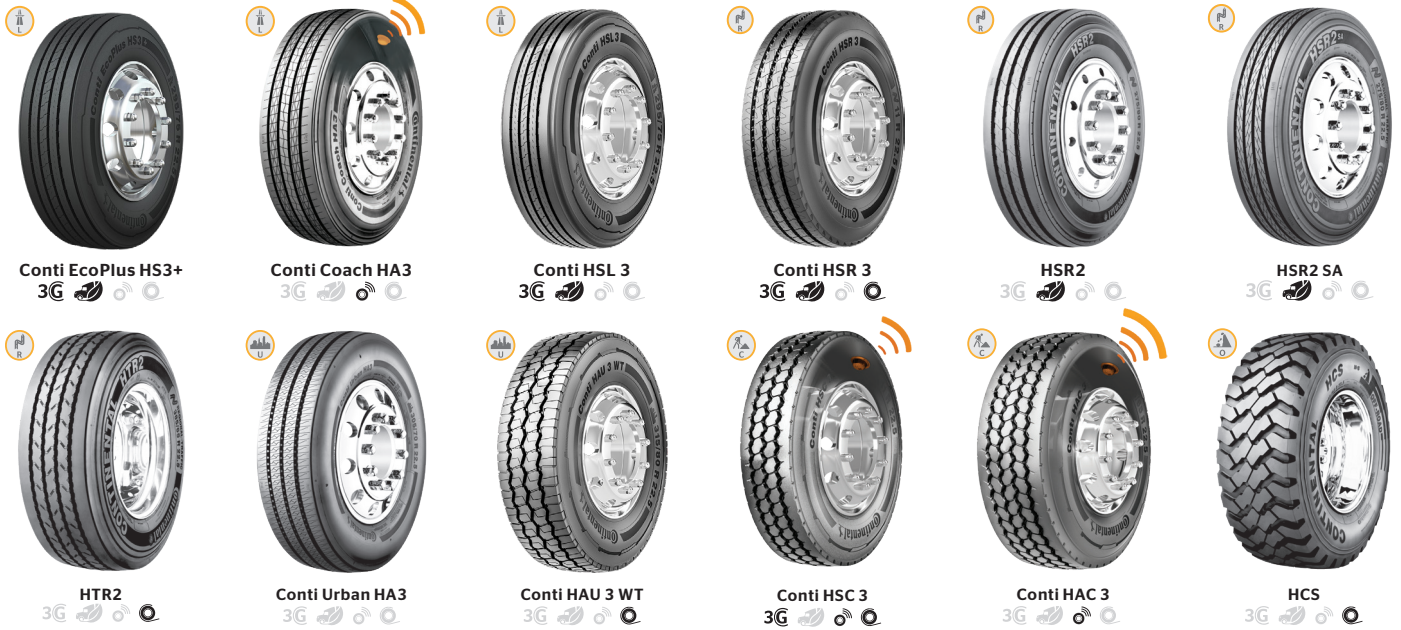

2024 Truck Tires Product Lineup

Steer / All-Position

Drive Position

Legend:

			
3G Casing	SmartWay® Verified	Intelligent Tire	Retread Available

PRODUCT FEATURES ABOVE ONLY APPLY TO PRODUCTS IF THE MATCHING ICON IS DARKENED.

2024 Truck Tires Product Lineup

Trailer Position

Conti HTL 3
3G   

Conti EcoPlus HT3
3G   

HTL1
3G   

Conti Hybrid HT3
3G   

HTC
3G   

16", 17.5" and 19.5" Tires

16" Tire

Conti LAR 3 (16")
3G   

17.5" Tires

LSR1 (17.5")
3G   

HTL2 Eco Plus (17.5")
3G   

HTR2 (17.5")
3G   

19.5" Tires

Conti HSR 5
3G   